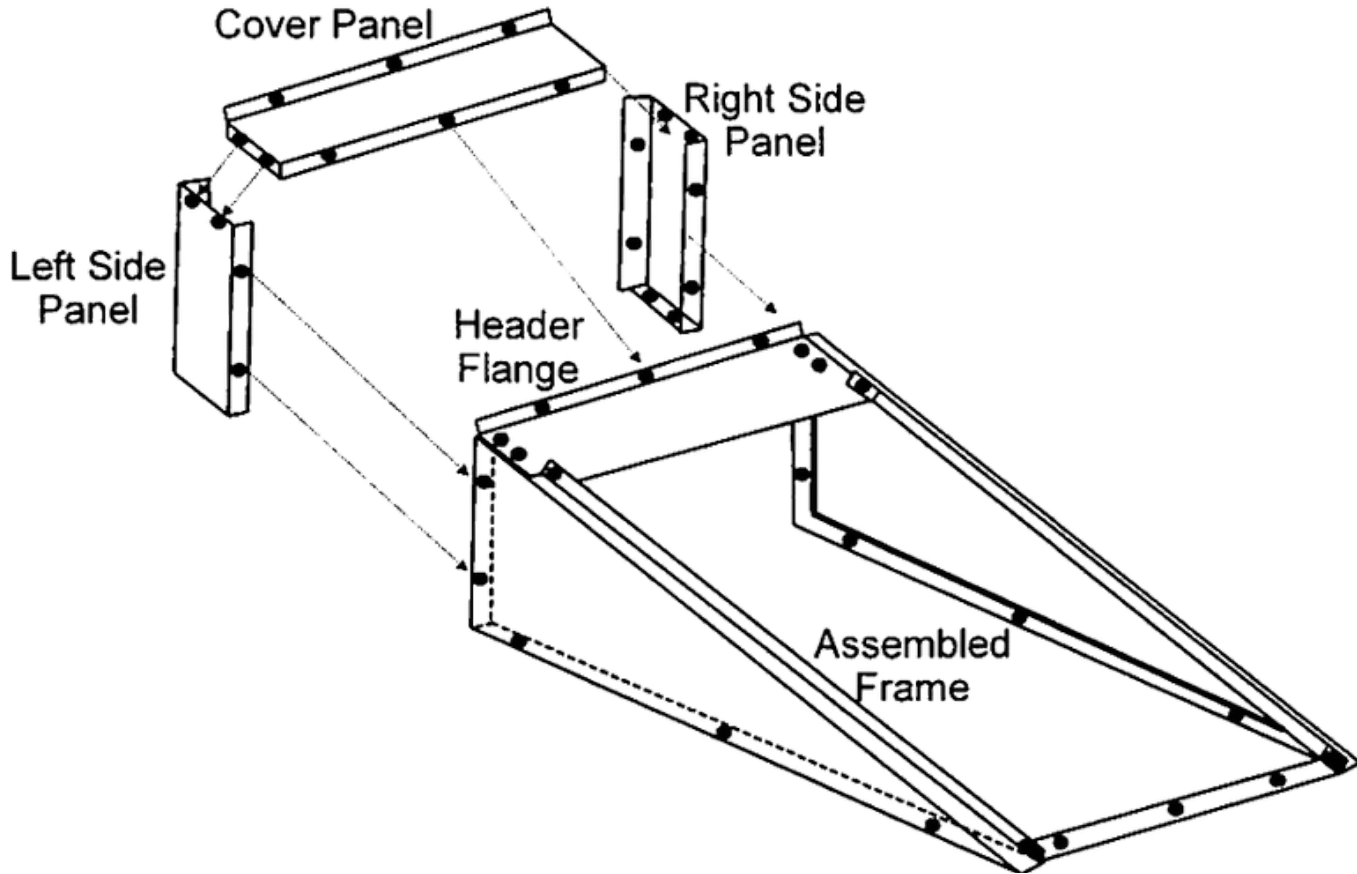

Steelway Basement Door Extension Spec Sheet

ASSEMBLY
MODEL

Extension Size	Basement Door Size	Width [in]	Length w/ Extension [in]
6"	Size C	54.5	78"
12"	Size C	54.5	84"
18"	Size C	54.5	90"
24"	Size C	54.5	96"
30"	Size C	54.5	102"